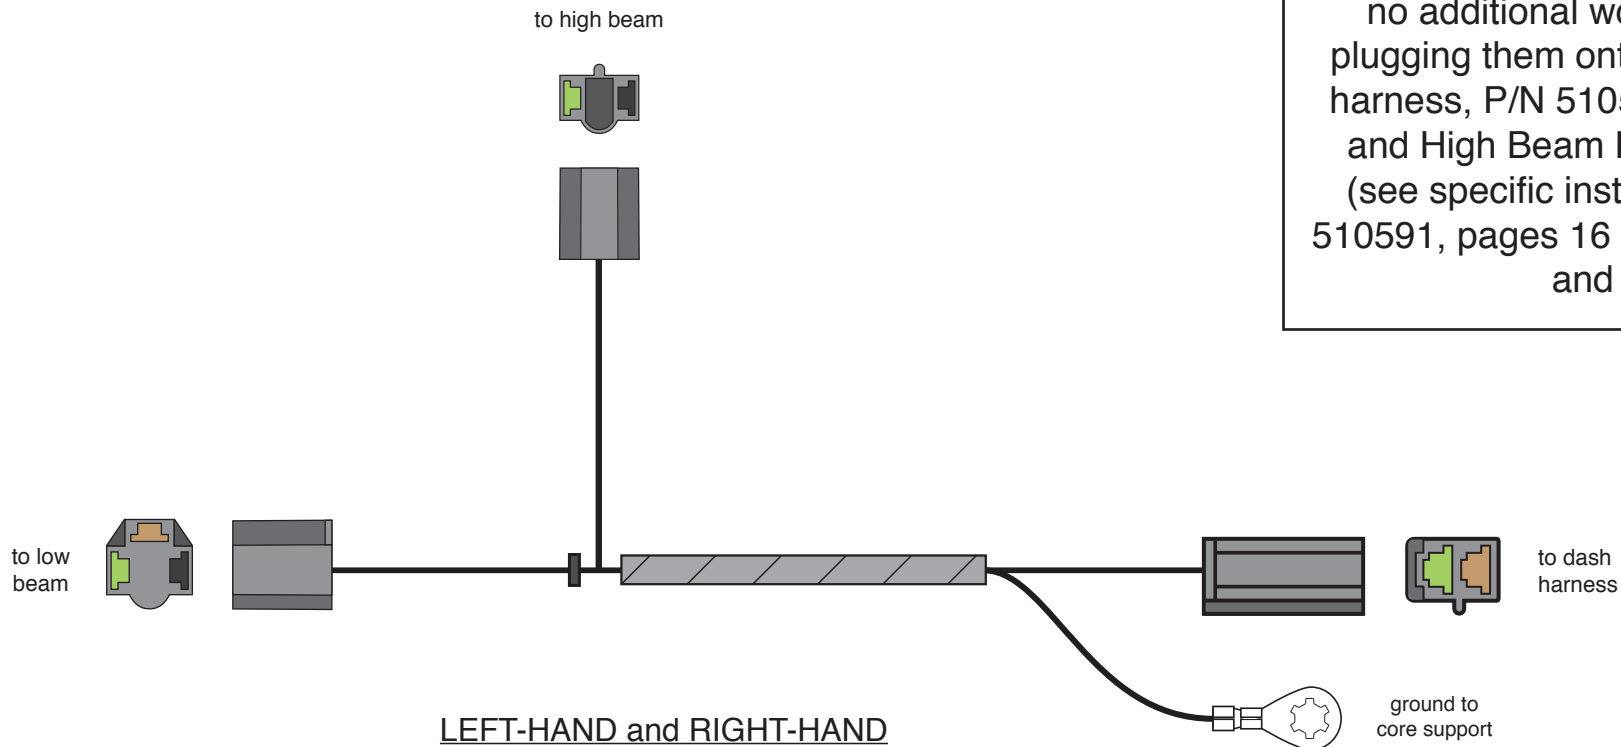

Headlamp Extension Harnesses, used in 1960-64 Ford Galaxie and 1961-64 Mercury Full-size Applications

NOTE: In this kit, you will find the left-hand and right-hand Headlight Extension Harnesses. They are completely assembled and require no additional work, other than plugging them onto the dash/main harness, P/N 510592 and the Low and High Beam Headlight Bulbs (see specific instructions on P/N 510591, pages 16 and 17, Figures A and B).